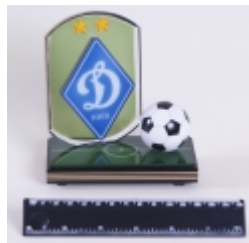

ĐđÑƒĐ²ĐμĐ^{1/2}Đ,Ñ€Đ°Đ•Đ²Ñ€Đ^{3/4}-2012.Đ¸Đš
"Đ"Đ,Đ^{1/2}Đ°Đ^{1/4}Đ^{3/4}". Đ'Đ°Ñ€Đ,Đ°Đ^{1/2}Ñ, â,,-2

320.00 €

Decorative soccer ball ornament with a blue and green shield-shaped logo on top, featuring a white 'S' and a soccer ball. It is mounted on a wooden base with a ruler for scale.

[Decorative soccer ball ornament with a blue and green shield-shaped logo on top, featuring a white 'S' and a soccer ball. It is mounted on a wooden base with a ruler for scale.](#)